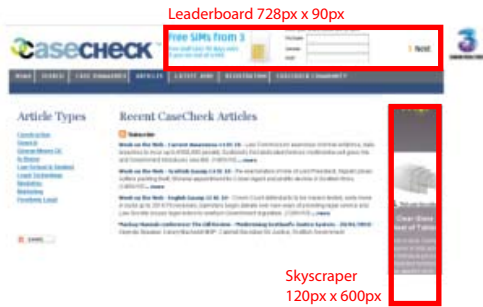

caseCHECK

AdvertisingRatecard

Display Advertising

Offering Leaderboard and Skyscraper slots, run of site. Display your message to a captive and niche audience.

Cost 500 per month each

Recruitment / Training